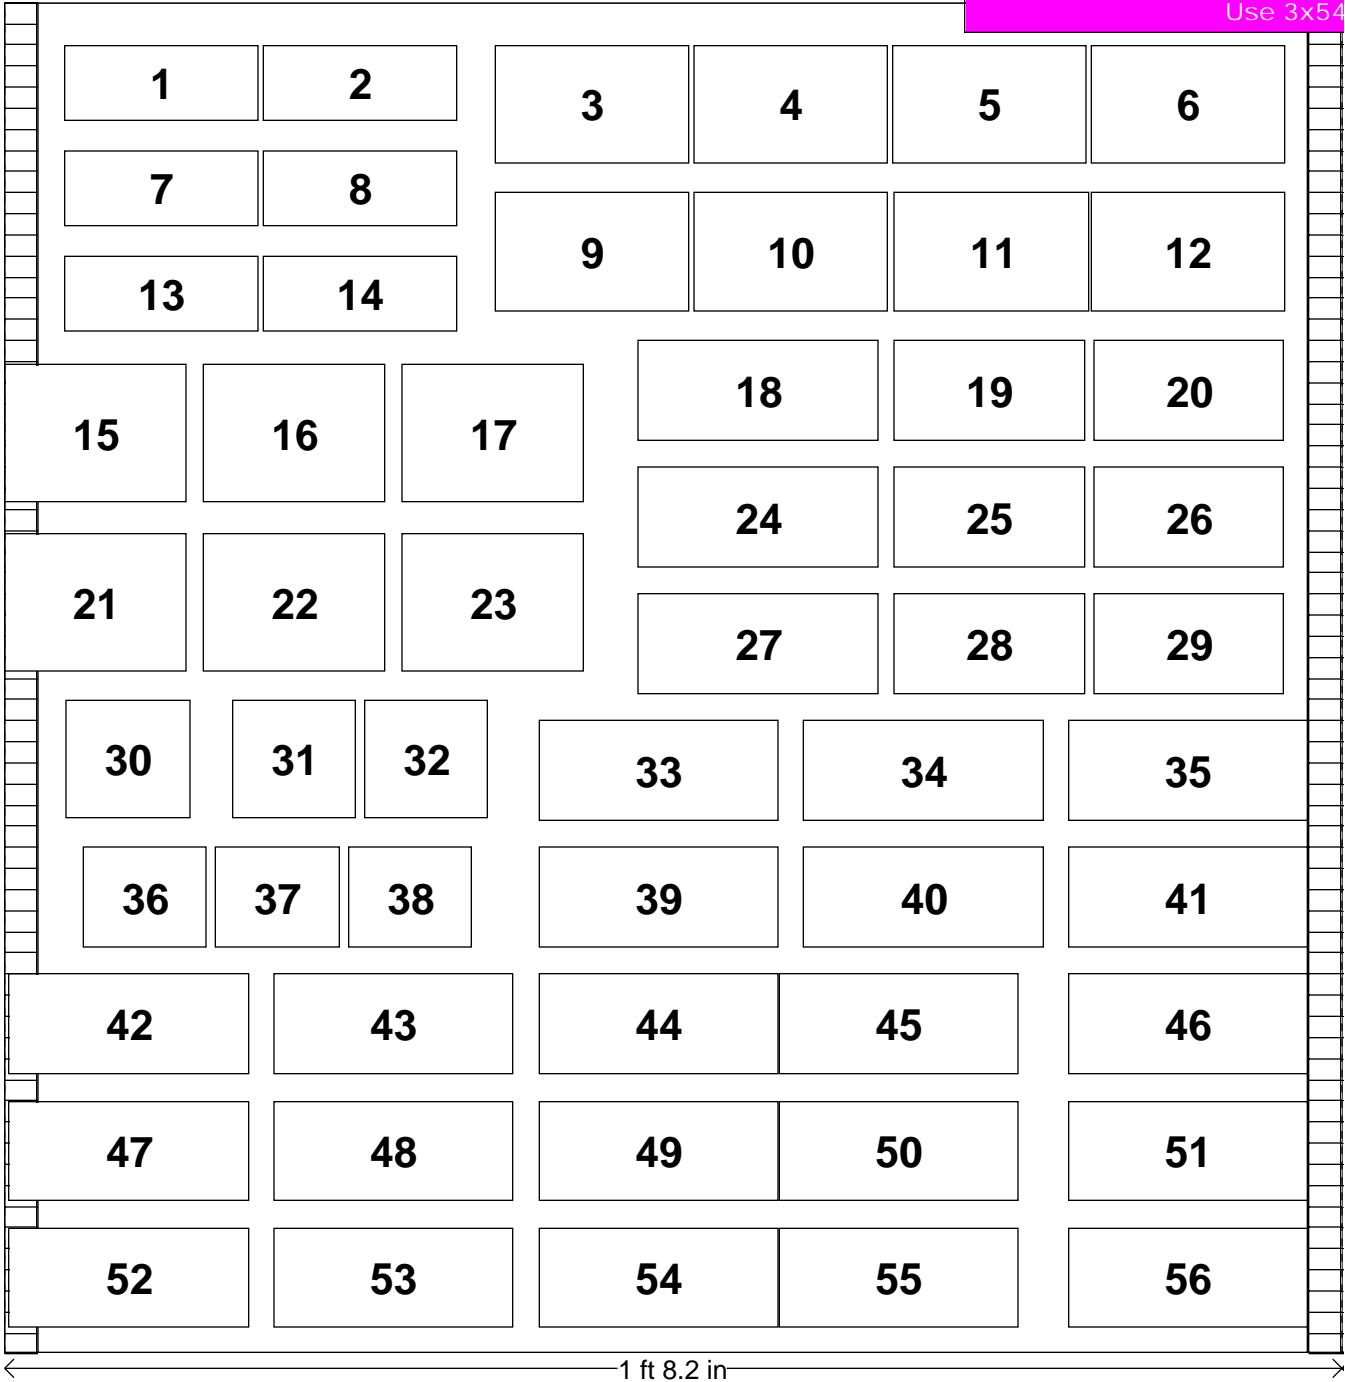

Procter and Gamble Cosmetics FALL 2017

Large Spinner Carded Only (3.2X64)

Side 1 Remove Header from Pegboard and order top mount replacement Side 2

Use 3x54R

Procter and Gamble Cosmetics FALL 2017

Large Spinner Carded Only (3.2X64)

Side 1

Remove Header from Pegboa

Use 3x54

Procter and Gamble Cosmetics FALL 2017

Large Spinner Carded Only (3.2X64)

rd and order top mount replacement

Side 2

R